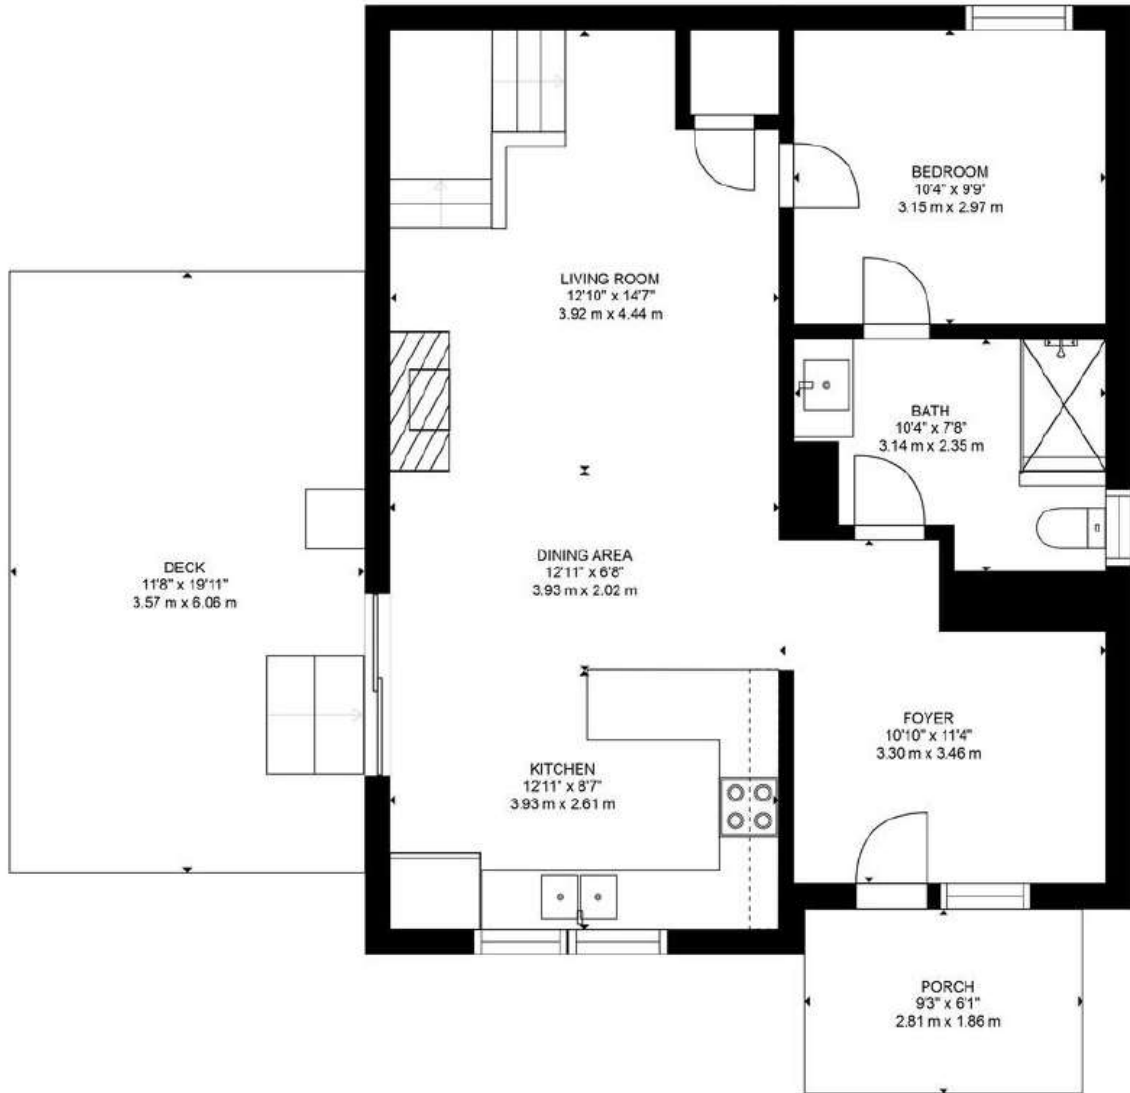

129 James Street, The Blue Mountains

Estimated areas

GLA FLOOR 1: 783 sq. ft, excluded 291 sq. ft
GLA FLOOR 2: 348 sq. ft, excluded 412 sq. ft
Total GLA 1131 sq. ft, total scanned area 1834 sq. ft

SIZES AND DIMENSIONS ARE APPROXIMATE, ACTUAL MAY VARY.