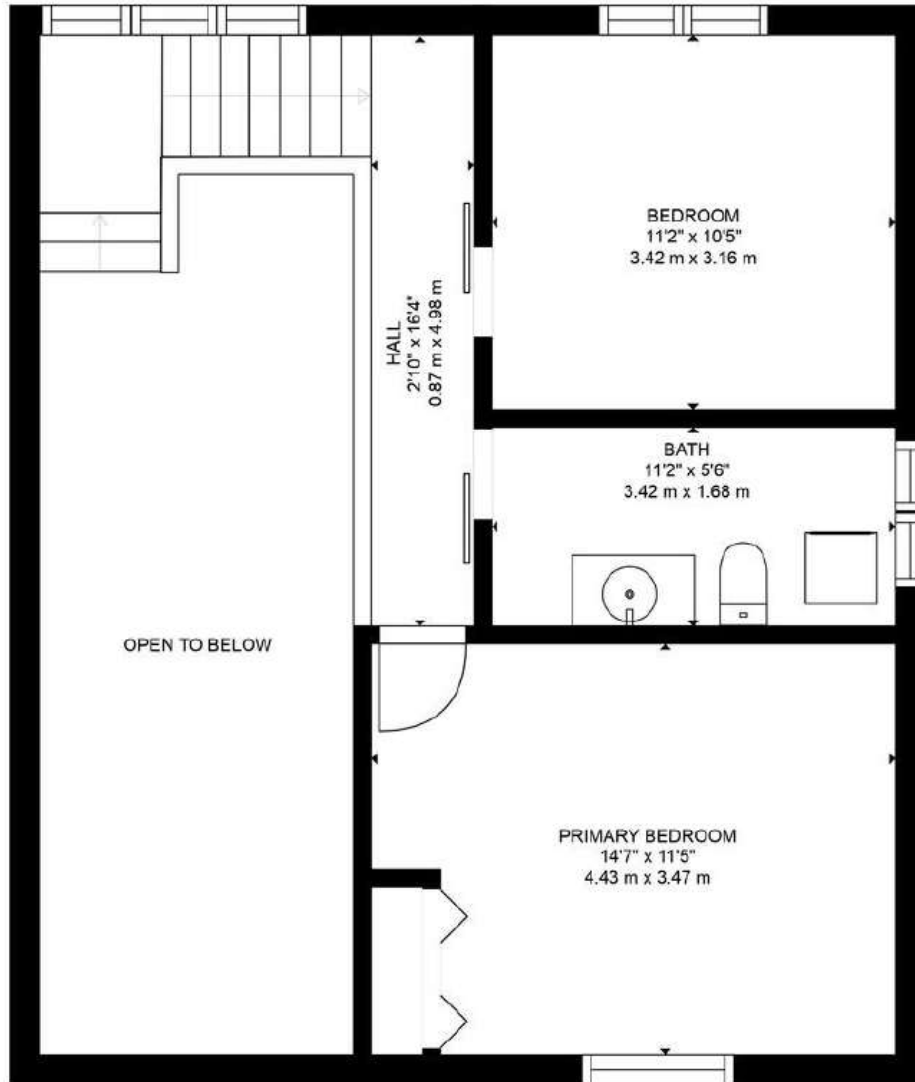

129 James Street, The Blue Mountains

Estimated areas

GLA FLOOR 1: 783 sq. ft, excluded 291 sq. ft
GLA FLOOR 2: 348 sq. ft, excluded 412 sq. ft
Total GLA 1131 sq. ft, total scanned area 1834 sq. ft

SIZES AND DIMENSIONS ARE APPROXIMATE, ACTUAL MAY VARY.